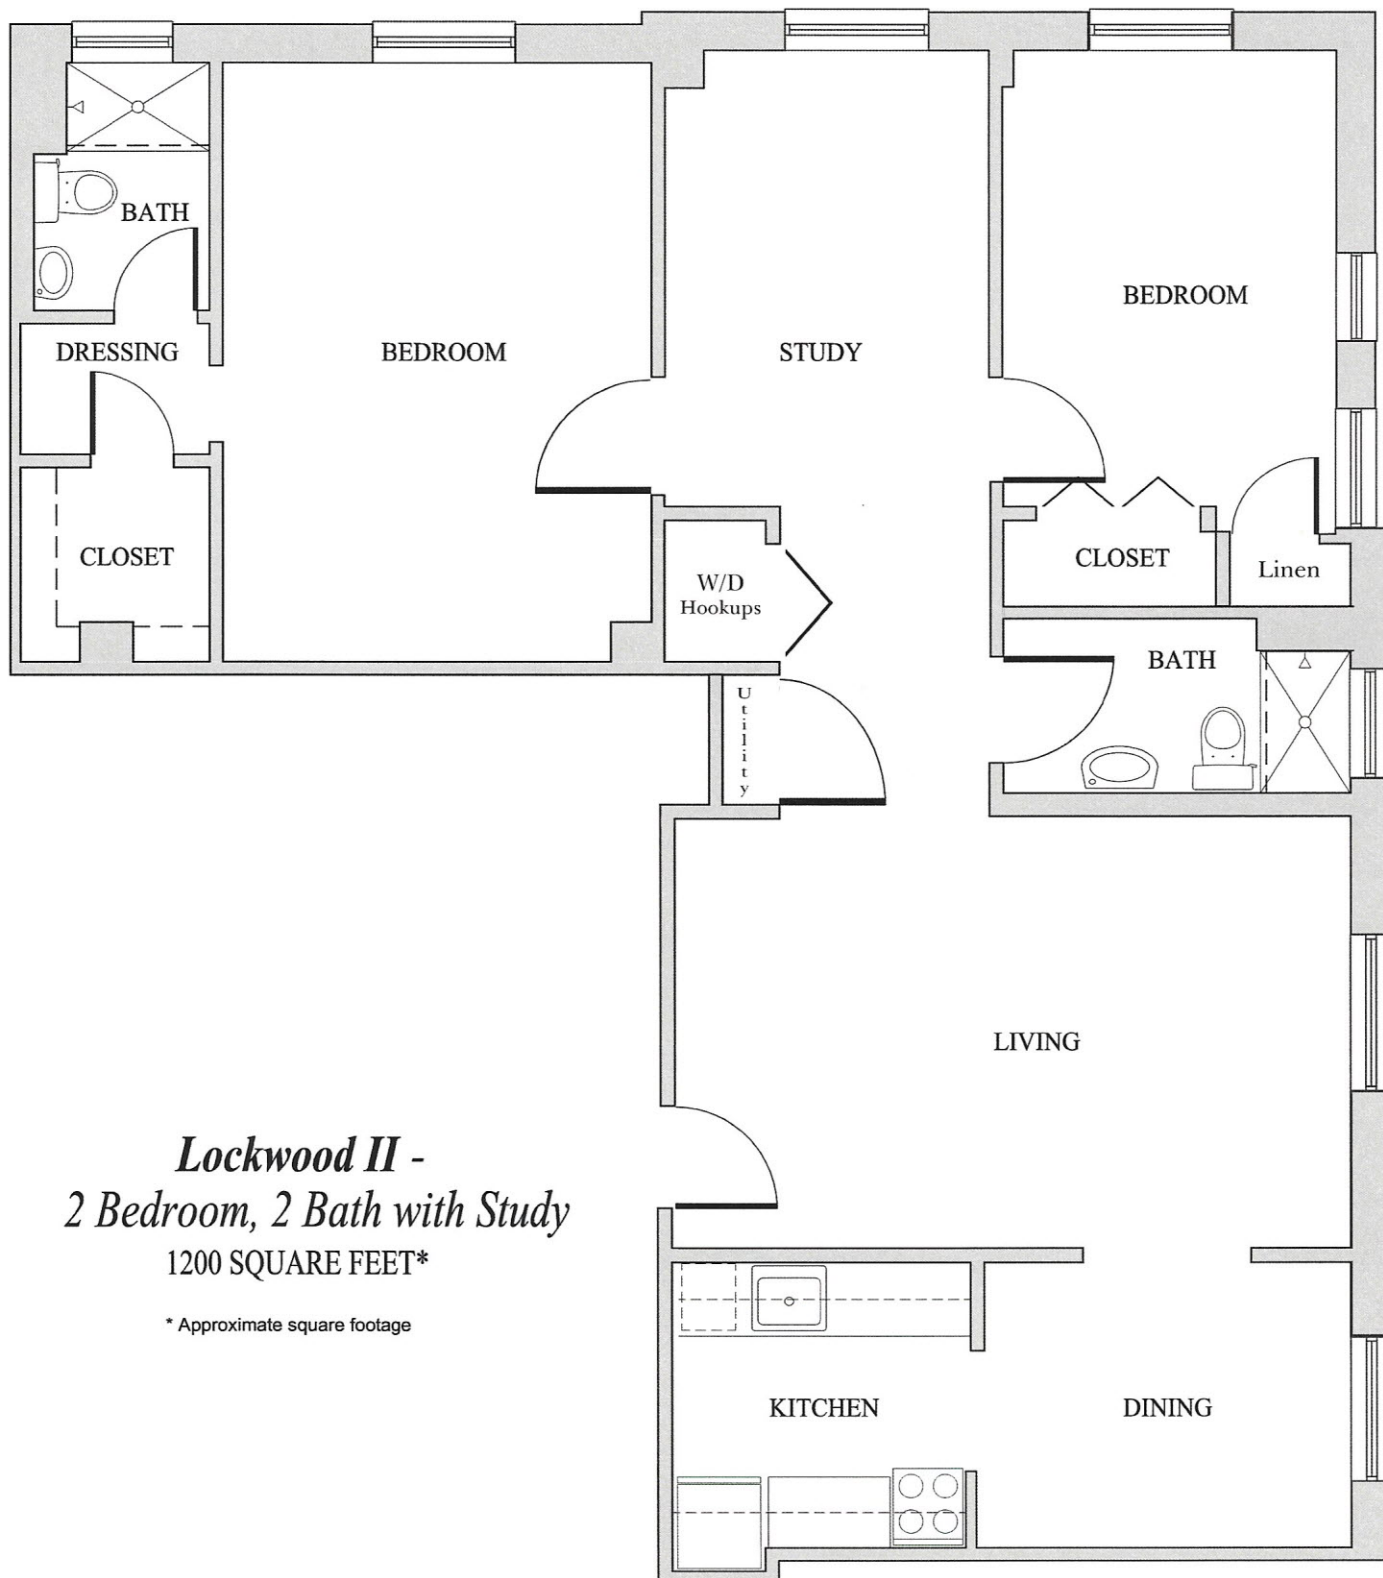

# Floor Plans

## Lockwood II

2 bedroom, 2 bathroom with study

**Lockwood II -**  
*2 Bedroom, 2 Bath with Study*  
1200 SQUARE FEET\*

\* Approximate square footage