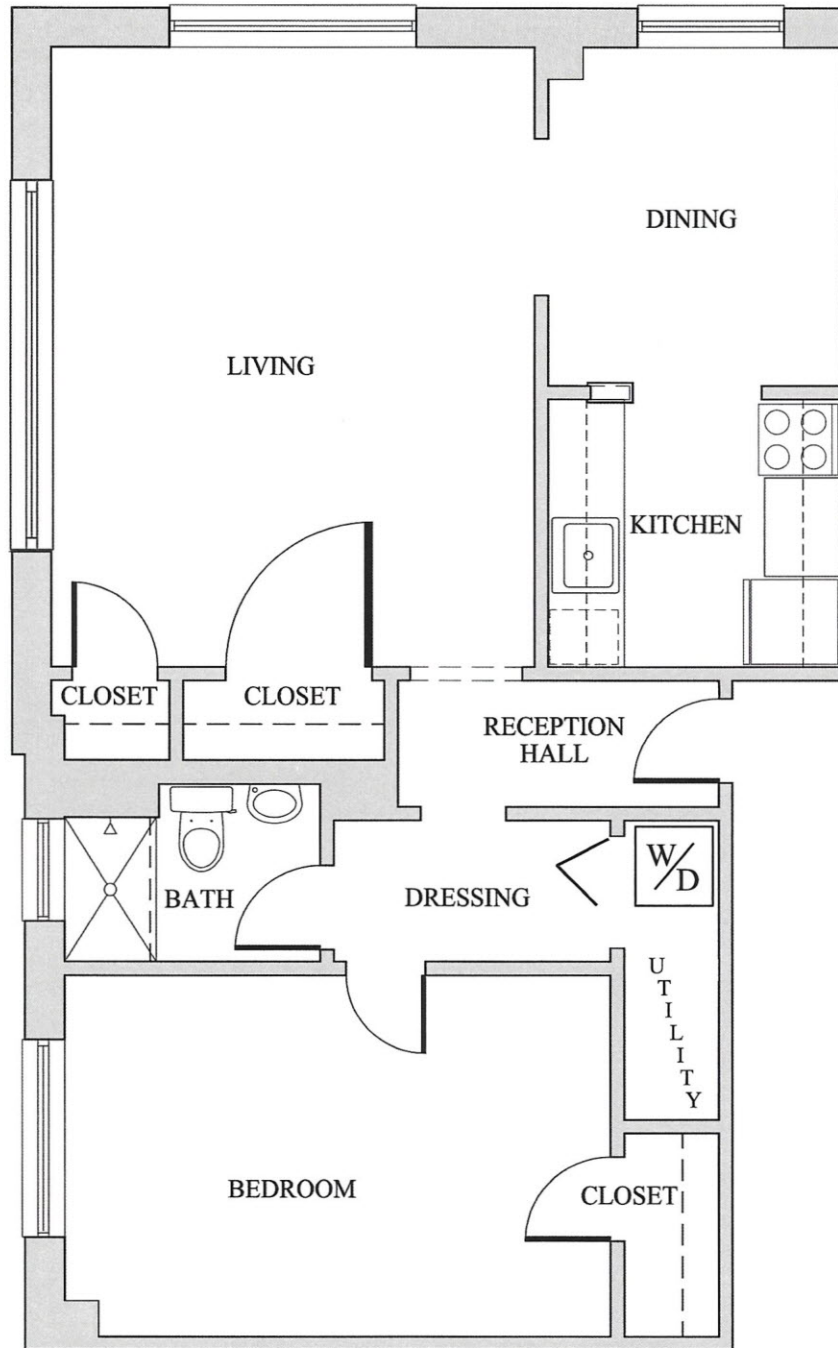

Floor Plans

Elm

1 bedroom, 1 bathroom

3/16" = 1'

790 sq. ft.