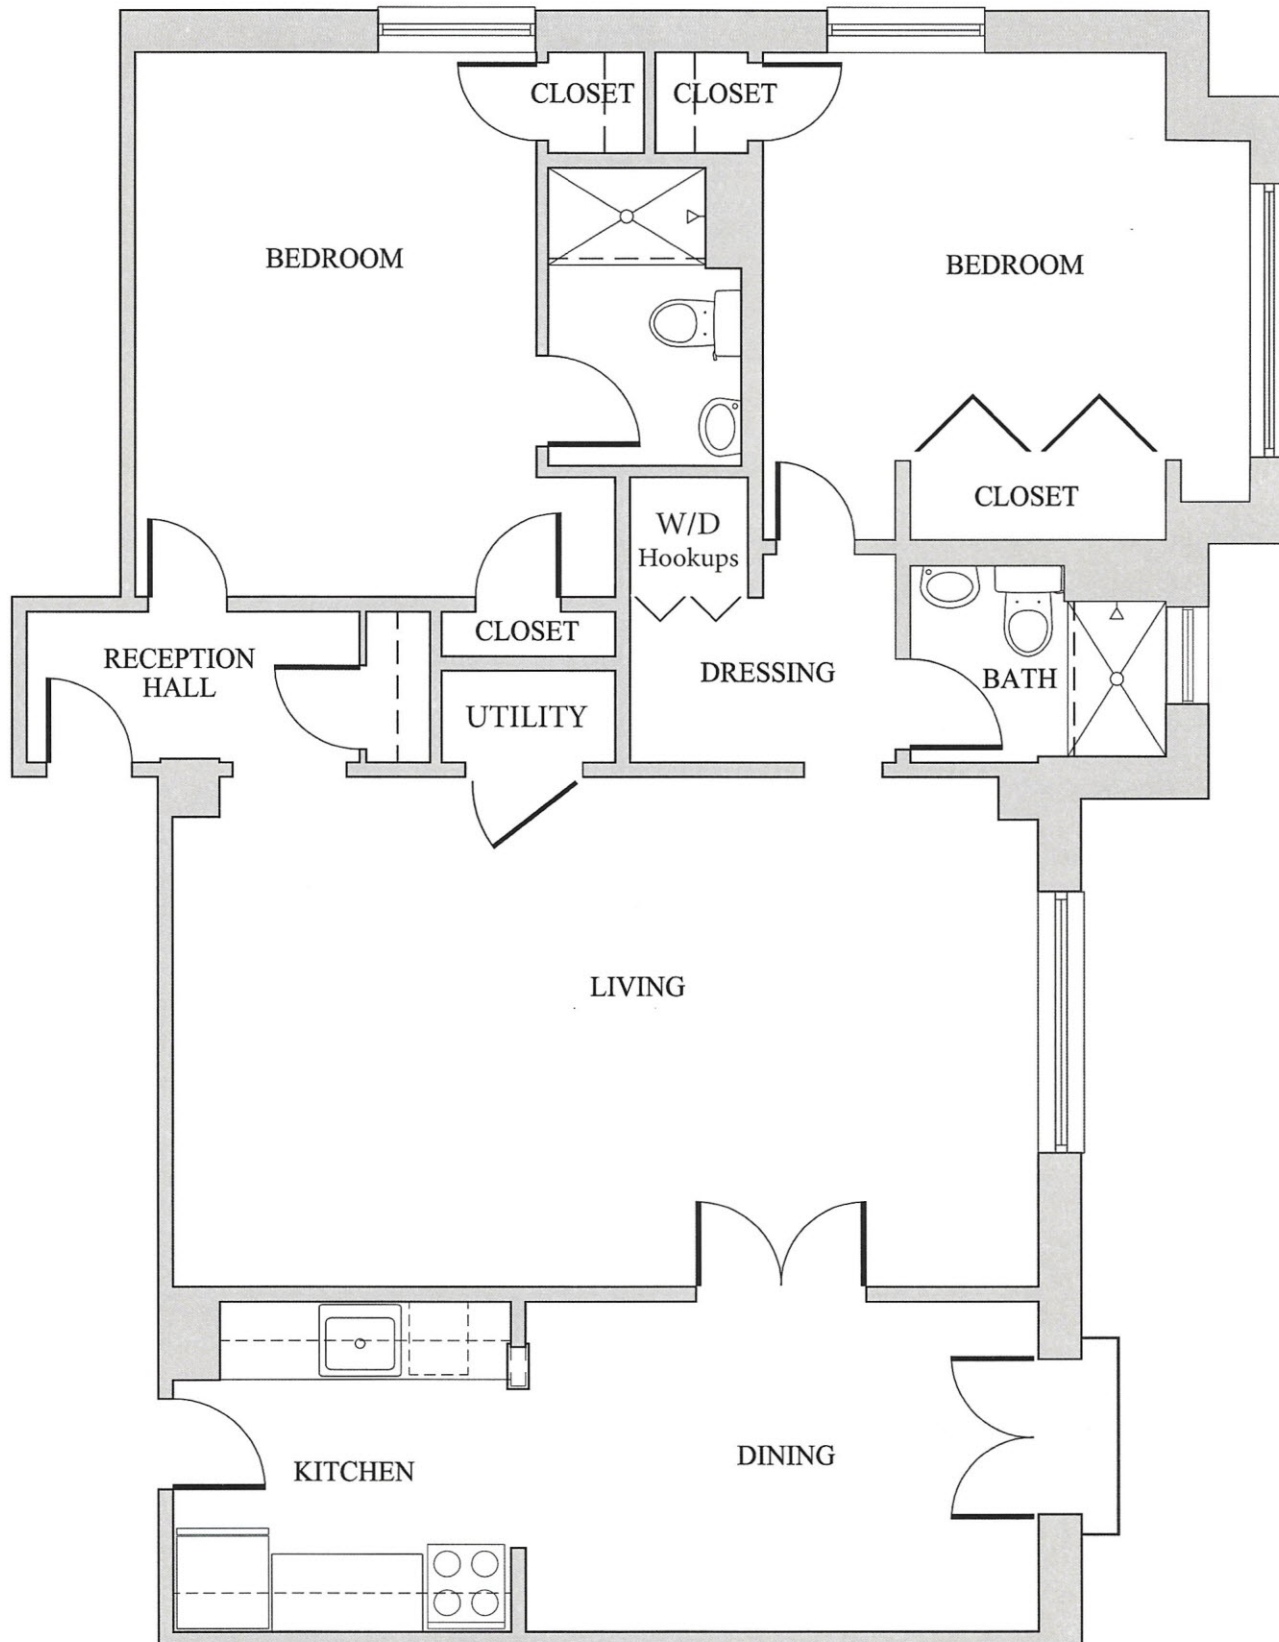

Floor Plans

Bristol II

2 bedroom, 2 bathroom

Apt. 301

1,105 sq. ft.