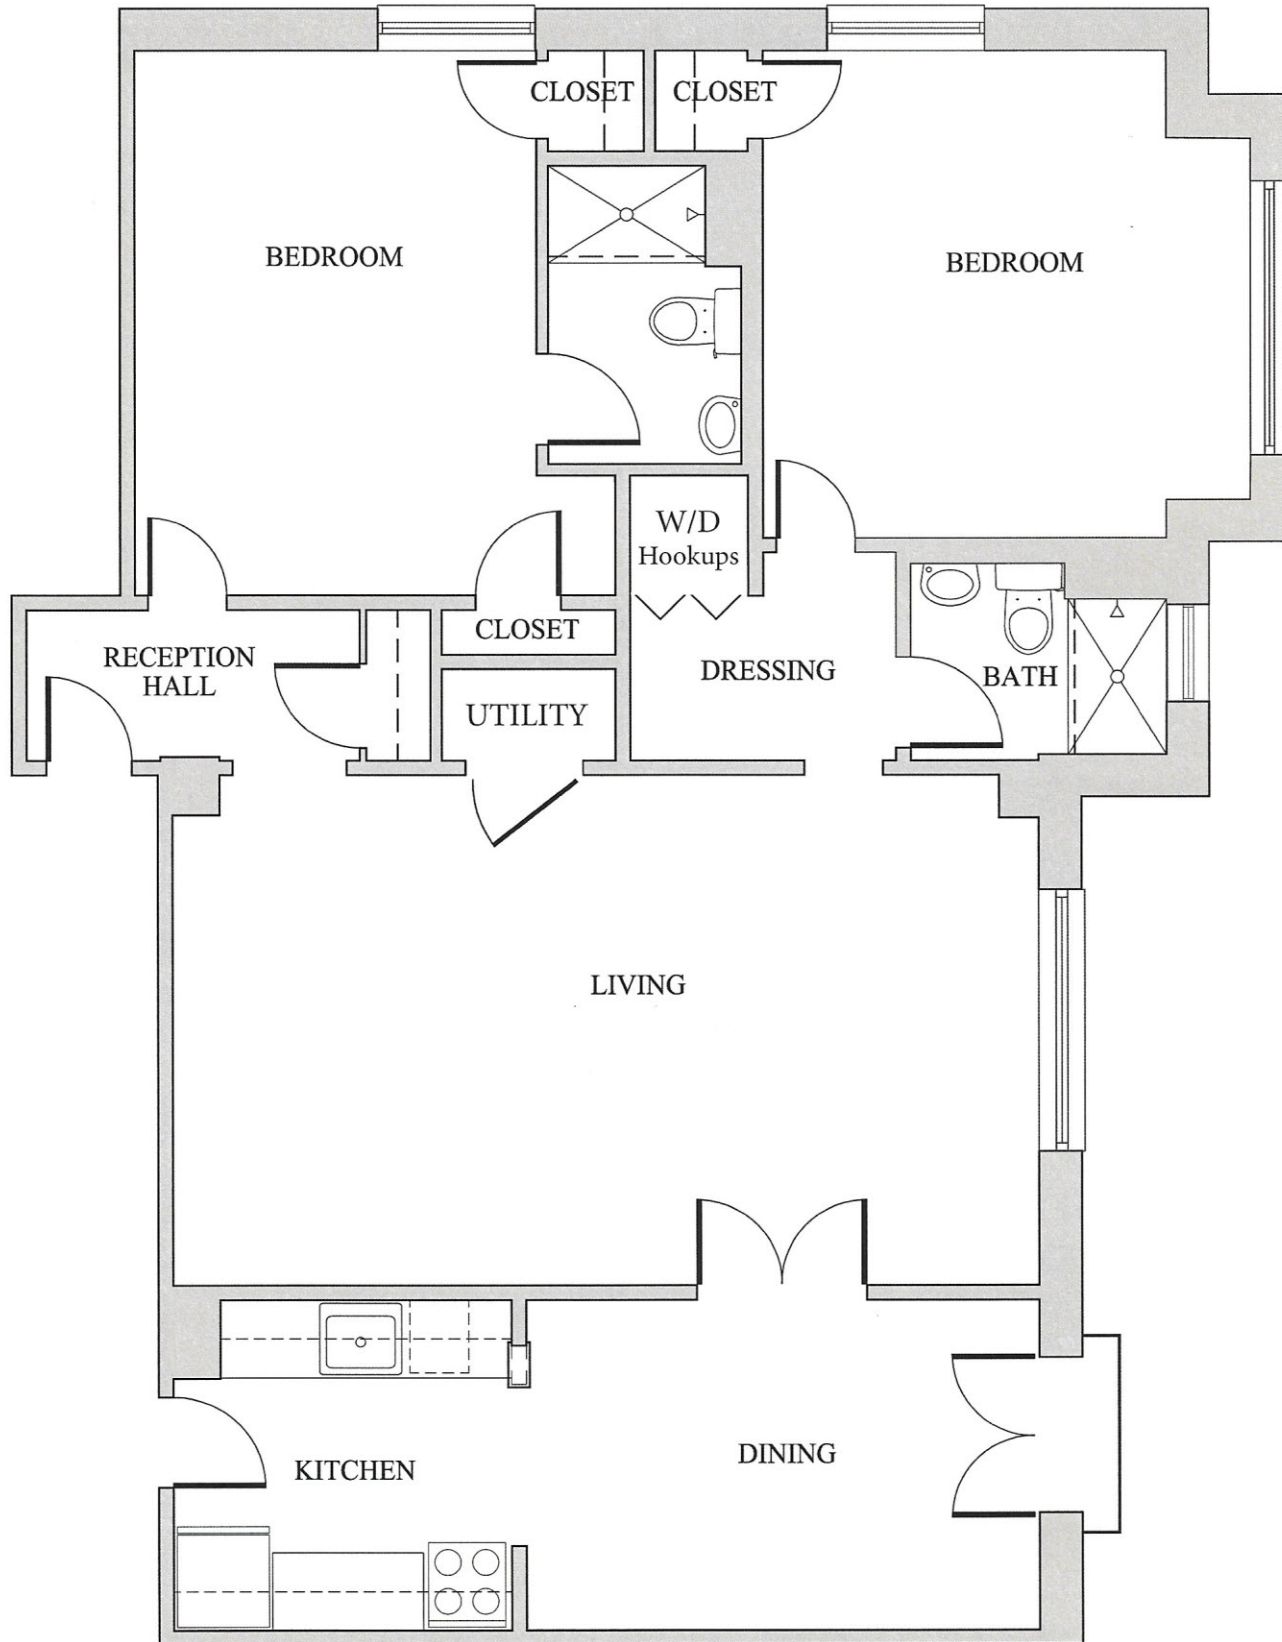

Floor Plans

Bristol II

2 bedroom, 2 bathroom

Apt. 204

1,105 sq. ft.