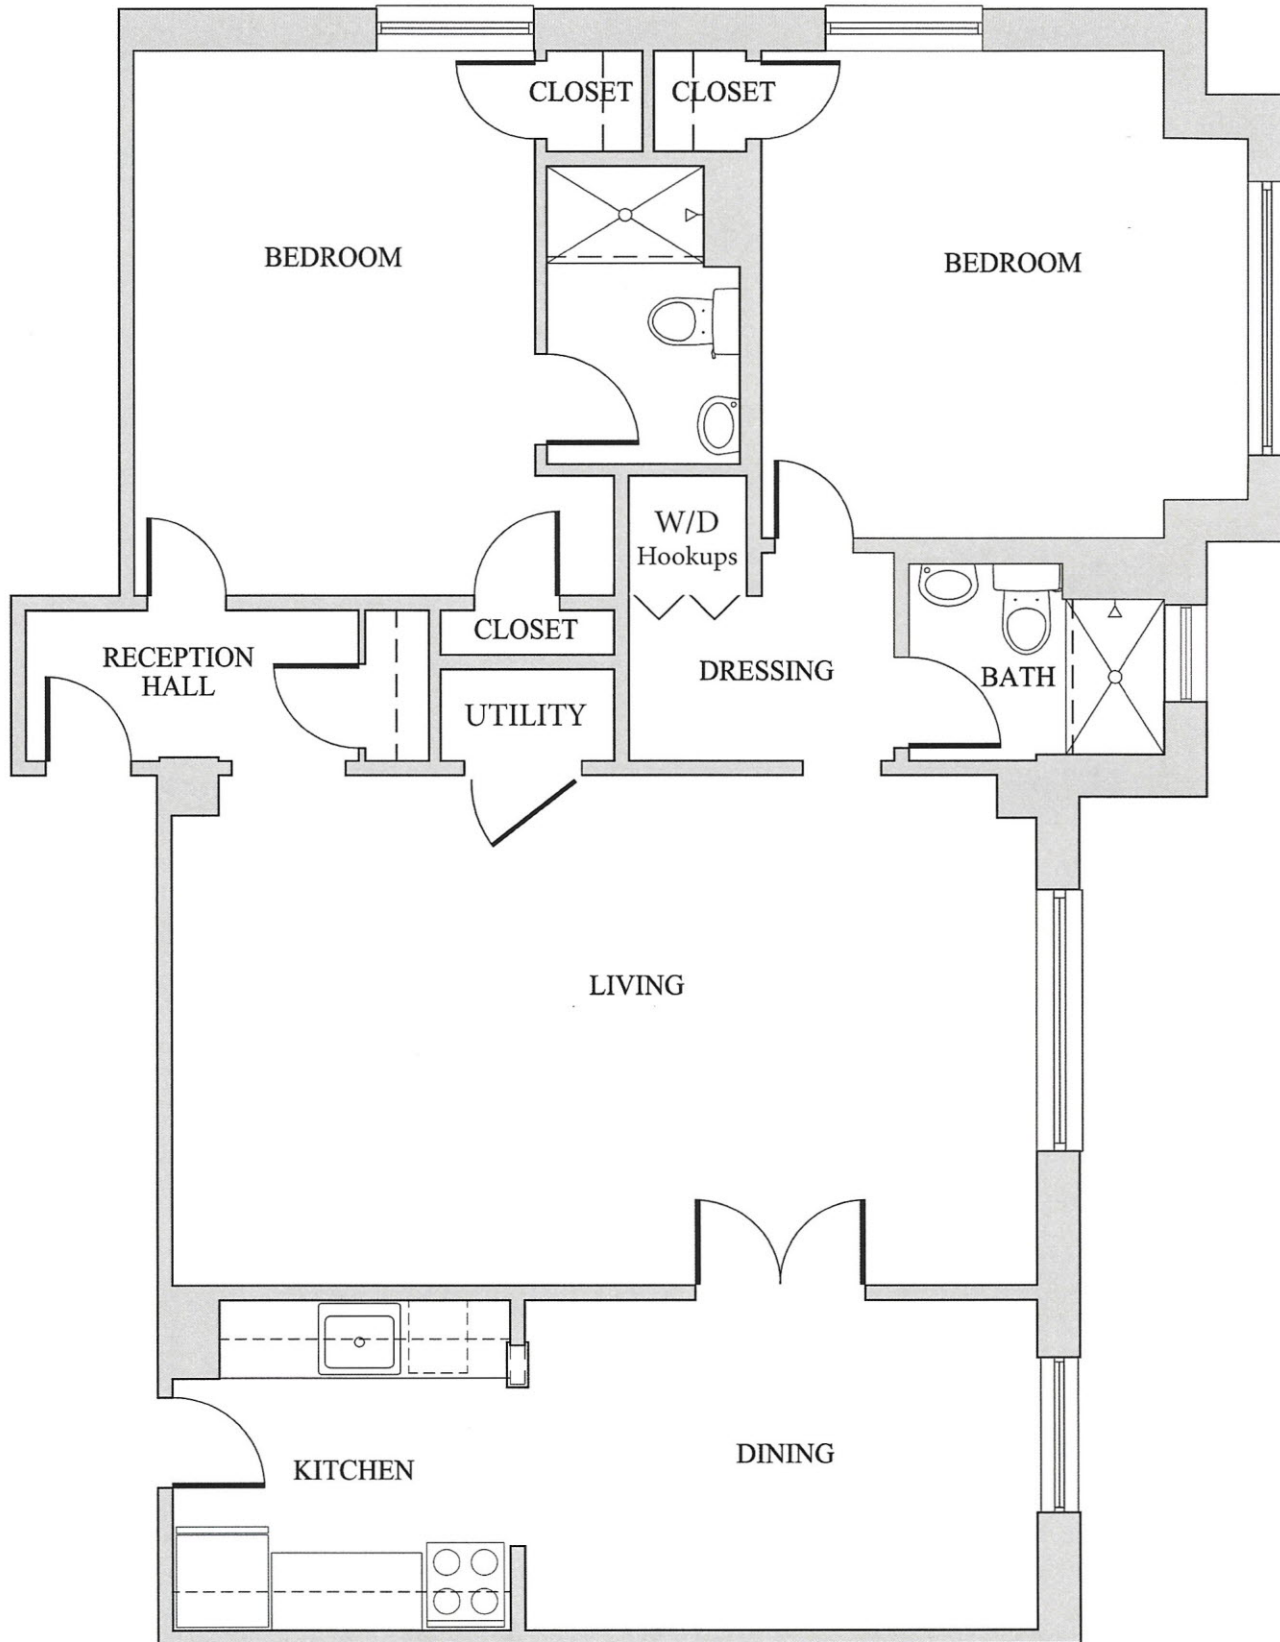

Floor Plans

Bristol II

2 bedroom, 2 bathroom

Apt. 101
1,075 sq. ft.